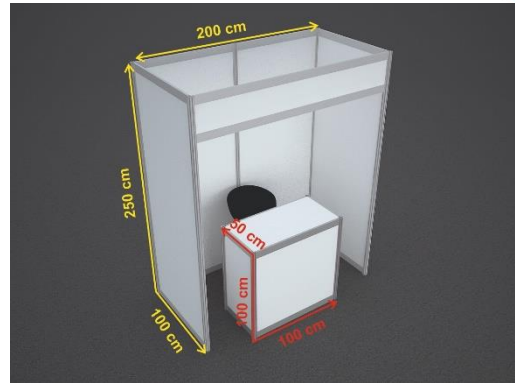

Expo Stand Dimensions

The Expo will feature all the teams from:

Competing Teams

- Competing - National Winners - Upper-Secondary Level
- Competing - National Winners - University Level

Non-Competing Teams

- Stand: Height 2.5m x Width 2m x Depth 1m
- 1 desk: Height 1m x Width 1m x Depth 0.5m
- 1 chair
- Socket with 3 entrance
- No additional lighting per stand will be provided as the room itself will be lit up.

Floor Plan

A detailed Map of the position of each stand will be provided at a later stage.