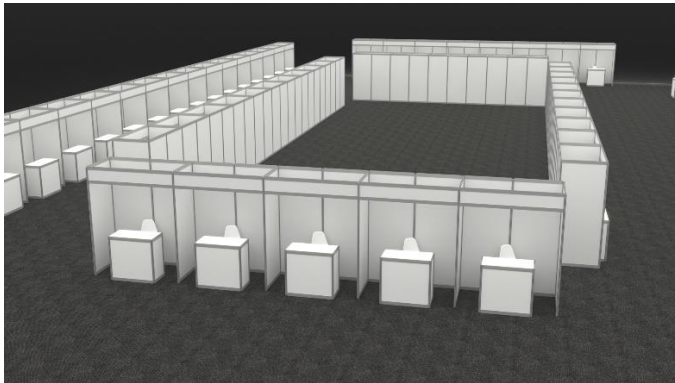

Expo Stand Dimensions

The Expo will feature all the teams from:

Competing Teams

- Competing - National Winners - Upper-Secondary Level
- Competing - National Winners - University Level

Non-Competing Teams

- Online Award Winners
- Hackathon Winning Teams including Toyota Hydrogen Society Innovation Camp, Foodathon and the Social Innovation Relay

The Expo will be held on-site at the WOW Conference Centre

Dimensions for the Stands at the Expo

- Stand: Height 2.5m x Width 2m x Depth 1m
- 1 desk: Height 1m x Width 1m x Depth 0.5m
- 1 chair
- Socket with 3 entrance
- No additional lighting per stand will be provided as the room itself will be lit up.

Floor Plan

A detailed Map of the position of each stand will be provided at a later stage.